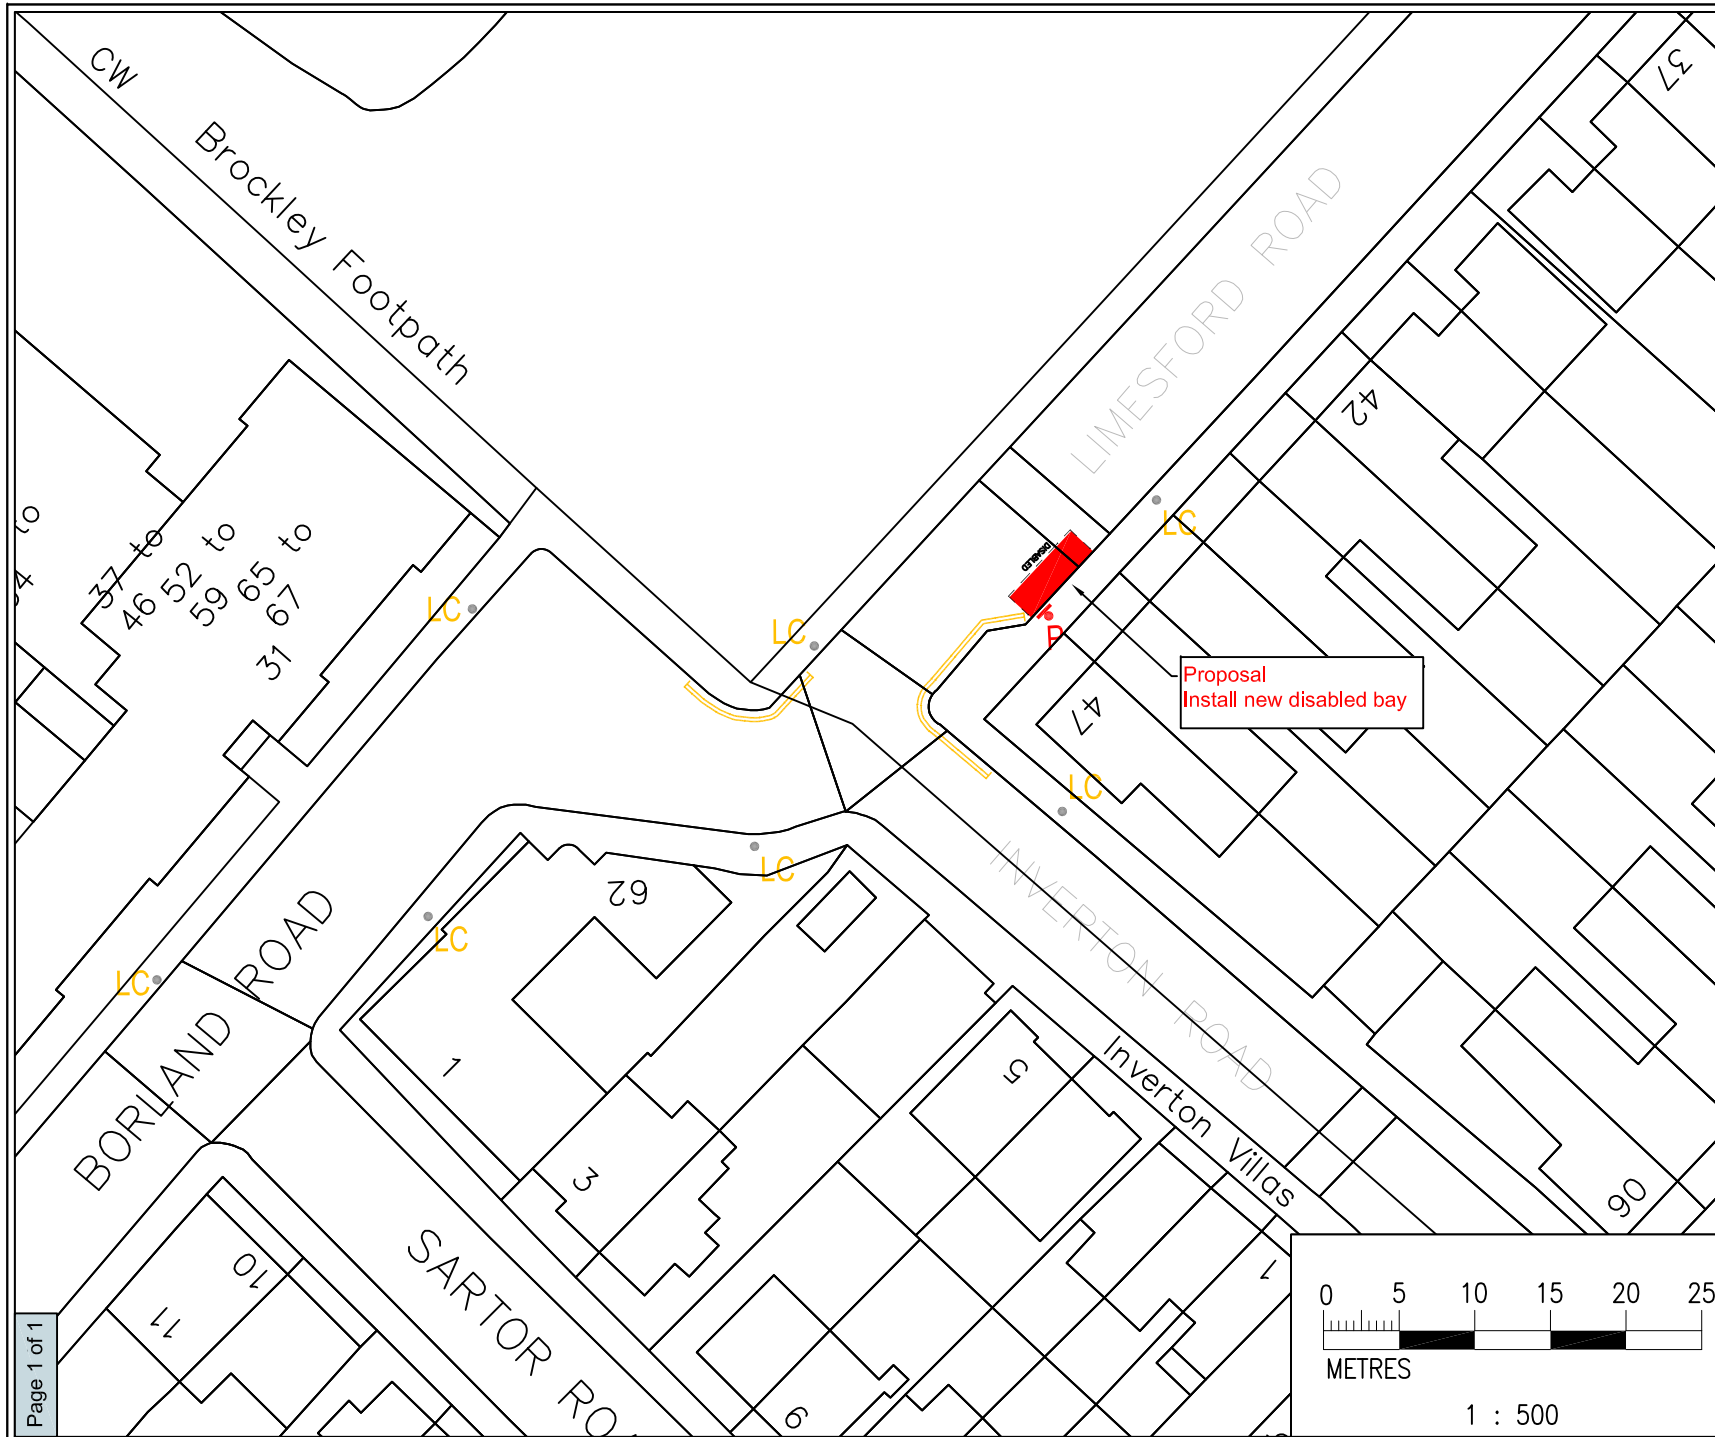

Layout

Appendix 2

Scale

1:500 ANSI A (8.50 X 11.00 INCHES)

File name

1213Q2_013

Drawn	Designed	Checked	Approved
MH	MH	TW	TW
29/06/12	03/07/12	11/07/12	11/07/12

© Crown copyright. All rights reserved ((0)100019252) 2012